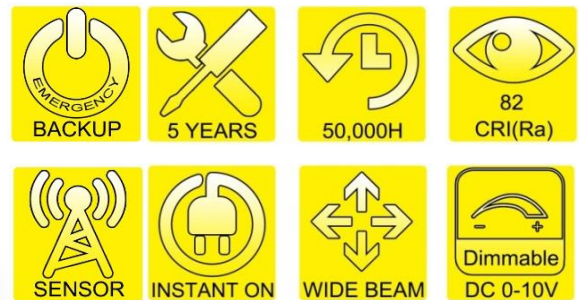

PRODUCT DESCRIPTION

Brandon 2'x2' and 2'x4' RDI LED Volumetric troffer is the ideal solution for renovating existing fluorescent troffer and parabolic systems delivering improved quality of light and refreshing the space. High efficacy light engines deliver long life and excellent color, ensuring a superior quality lighting installation that is highly efficient and sustainable.

FEATURES:

- Surge protector
- Low profile design optimizes shipping, storage, and handling
- Tool-less lens design for easy installation
- Individual, pure aluminum heat sinks offers heat transmission faster than die cast steel.
- Performance engineered optical lens assembly delivers unique beam angles and reduces glare.
- High quality LED Chips provide high efficiency, heat dissipation, stability, and lumen maintenance
- Polycarbonate lens(option), high flame retardant point
- Driver disconnect provided where required to comply with US and Canadian codes
- Exceptional efficacy meets DLC Premium requirements
- Dual universal 0-10V driver for continuous dimming

APPLICATIONS:

- Retail/Schools/Offices
- Healthcare/Conference rooms
- Hospitality/Corridors
- Reception areas/Foyer
- Library

OPTIONS:	Order Code
AC347-480V High Voltage	347V
Occupancy Sensor	OS
Daylight Harvesting	DH
Emergency Backup	EM
CCT 3000K, 4000K, 5000K	30/40/50